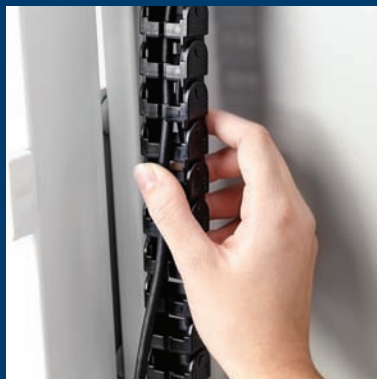

RREVUS

Powered height adjustable system for all interactive whiteboards.

Product by Sahara Interactive

Big castors to move the stand easily.

Cable guide to protect all the cables when moving.

The mobile stand comes with a tray for a laptop or computer.

HEIGHT ADJUSTABLE SYSTEM

The RRevus system is a unique electric height adjustable system for all* interactive whiteboards.

It is very easy to mount the system to the wall or on a mobile stand. Because of the flexibility every interactive board and (ultra) short throw projector is easily installed.

With two buttons the board can be moved up and down in a stable manner. Calibrating the projector after adjusting the system is not necessary.

SLIM FIT

The RRevus system is slim and fits through every door when moving the mobile stand.

Use the RRevus mobile stand if you want to move your board. Because of the big castors and his slim model it fits through every door. The RRevus mobile stand comes with a tray for the computer or laptop.